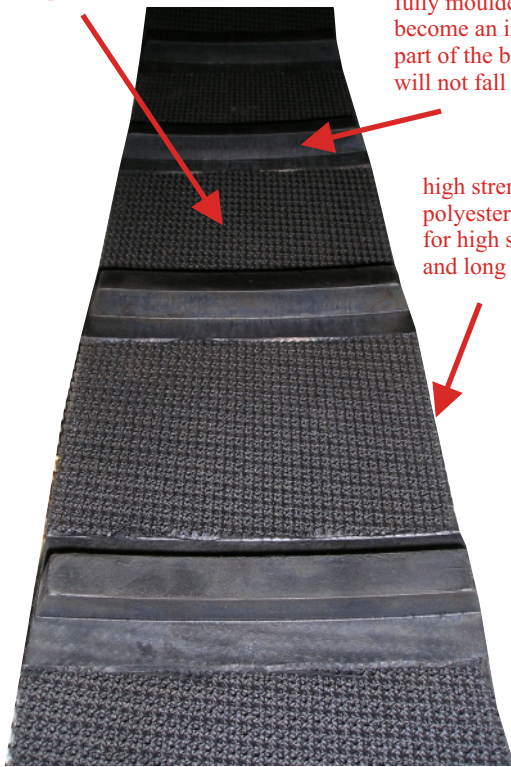

BRICK ELEVATOR BELTS

PRODUCT INFO SHEET

Rydell Industrial (Belting) Co supply and service the conveyor belting commonly used on Brick Elevator Conveyors in the construction industry.

Rydell "Brick Elevator belts" are used for the loading and inclination of bricks and tiles used on housing and building construction sites. The use of a conveyor belt reduces the effort required to load bricks onto two story dwellings

photo courtesy of Kennards Hire

abrasion resistant elastomer covered belt provides cushioning for impact of bricks

fully moulded lugs become an integral part of the belt and will not fall off

high strength polyester carcass for high strength and long life

As the market leader in conveyor belting in Australia, we have selected the best belts available to fulfill this important requirement. We fabricate our belts from the highest quality elastomer covered conveyor belt to reduce product abrasion and increase belt life. We use high strength polyester reinforcement for reduced stretch and maximum fastener retention. We also offer FULLY MOULDED as well as custom bonded profiles to give you the best performance on the market. Some companies use inferior adhesion methods leading to lug failure and premature belt replacement.