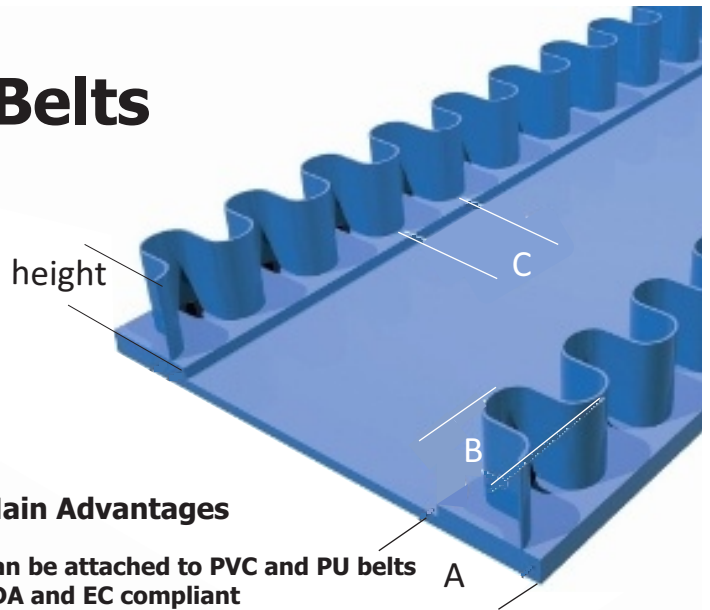

Sidewall / Borderflex Belts

Introducing the RYDELL range of high quality sidewall and borderflex belts, the perfect solution to product containment.

RYDELL Sidewall belts eliminate the need for troughed conveyors and enables impermeable, clean handling. When used in conjunction with RYDELL cleats, RYDELL Sidewall belts can convey on inclines as steep as 80 deg. on straight or swan-neck conveyors.

You have the confidence in dealing with the market leader in belting, when you select RYDELL belts and accessories for your next project.

Main Advantages

- Can be attached to PVC and PU belts
- FDA and EC compliant
- Easy to attach with simple tools
- Uniform finish in factory or on site
- Easy to clean
- Flexible for small pulleys
- Tough cut resistant compound
- Available in a variety of colors and heights

Type	Color			Height (mm)	Min * Pulley	Recommended Min Pulley Dia	Dimensions (mm)			Weight (Kg/m)
	Wht	Grn	Blu				A	B	C	
H 20 Sidewall	o	o	o	20	35	70	32	23	25.4	0.17
H 30 Sidewall	o	o	o	30	55	80	32	23	25.4	0.22
H 40 Sidewall	x	o	o	40	75	90	32	23	25.4	0.27
H 50 Sidewall	x	x	x	50	80	100	32	23	25.4	0.33
H 60 Sidewall	o	o	o	60	90	110	55	45	50.8	0.37
H 80 Sidewall	x	o	o	80	125	130	55	45	50.8	0.53
H 100 Sidewall	o	o	o	100	155	160	55	45	50.8	0.63

X - ex stock
o - non stock items, please enquire

* min pulley dimension also needs to include the belting specification to ascertain correct dimensions

We also offer many other fabrication possibilities