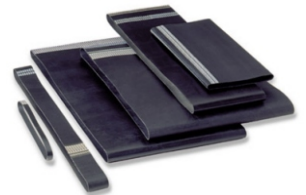

Rydell Industrial (Belting) Co

It pays to invest in Quality

Rycon Ticket and ATM belts

Rydell Industrial (Belting) Co offer a full range of feed and drive belts used in many ticket dispensing and automatic teller machines.

Our extensive range covers truly endless drive belts in rubber and polyurethane, made to your specific requirements.

We sell the widest selection of drive belts for critical applications where speed and uniform feed is of the utmost importance. With over 500 belt types at our disposal, we offer a belt for every situation...all at competitive prices.

Main Features

- Positive consistent grip
- Uniform blank feed
- Long wearing compound
- Truly endless construction
- Smooth proof ground finish
- Anti-statically equipped
- Competitively priced
- Many types and styles available