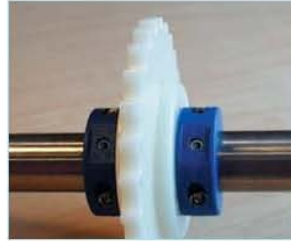

Rydell Industrial (Belting) Co

Uni Retainer Rings

Standard Selection Accessories

uni Retainer Rings™ D	B		C		A*	
	mm	in.	mm	in.	mm	in.
ø20	39	1.5	14	0.6	ø39	ø1.5
ø25	44	1.7	14	0.6	ø44	ø1.7
ø30	50	2.0	16	0.6	ø50	ø2.0
ø40	63	2.5	18	0.7	ø63	ø2.5
ø50	75	3.0	18	0.7	ø75	ø3.0
■ 40 x 40 mm	63	2.5	18	0.7	ø80	ø3.1
■ 50 x 50 mm	80	3.1	18	0.7	ø103	ø4.1
■ 60 x 60 mm	95	3.7	18	0.7	ø124	ø4.9
ø1"	44	1.7	14	0.6	ø44	ø1.7
ø1.5"	63	2.5	18	0.7	ø63	ø2.5
ø2"	75	3.0	18	0.7	ø75	ø3.0
■ 1" x 1"	44	1.7	14	0.6	ø52	ø2.0
■ 1.5" x 1.5"	63	2.5	18	0.7	ø80	ø3.1
■ 2.5" x 2.5"	95	3.7	18	0.7	ø124	ø4.9

* Use sprocket sizes that ensure that belt or chain does not conflict with uni Retainer Rings™

uni Retainer Ring™	uni reference no.	
	set of 4 pcs	set of 20 pcs
ø20	95PA6RD20MMB4	95PA6RD20MMB20
ø25	95PA6RD25MMB4	95PA6RD25MMB20
ø30	95PA6RD30MMB4	95PA6RD30MMB20
ø40	95PA6RD40MMB4	95PA6RD40MMB20
ø50	95PA6RD50MMB4	95PA6RD50MMB20
■ 40 x 40 mm	95PA6SQ40MMB4	95PA6SQ40MMB20
■ 50 x 50 mm	95PA6SQ50MMB4	95PA6SQ50MMB20
■ 60 x 60 mm	95PA6SQ60MMB4	95PA6SQ60MMB20
ø1"	95PA6RD10INCHB4	95PA6RD10INCHB20
ø1.5"	95PA6RD15INCHB4	95PA6RD15INCHB20
ø2"	95PA6RD20INCHB4	95PA6RD20INCHB20
■ 1" x 1"	95PA6SQ10INCHB4	95PA6SQ10INCHB20
■ 1.5" x 1.5"	95PA6SQ15INCHB4	95PA6SQ15INCHB20
■ 2.5" x 2.5"	95PA6SQ25INCHB4	95PA6SQ25INCHB20