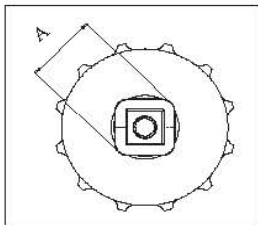

Rydell Industrial (Belting) Co

Uni Retainer Rings

Standard Selection Accessories

uni Retainer Rings™ D	B		C		A*	
	mm	in.	mm	in.	mm	in.
ø20	39	1.5	14	0.6	ø39	ø1.5
ø25	44	1.7	14	0.6	ø44	ø1.7
ø30	50	2.0	16	0.6	ø50	ø2.0
ø40	63	2.5	18	0.7	ø63	ø2.5
ø50	75	3.0	18	0.7	ø75	ø3.0
■ 40 x 40 mm	63	2.5	18	0.7	ø80	ø3.1
■ 50 x 50 mm	80	3.1	18	0.7	ø103	ø4.1
■ 60 x 60 mm	95	3.7	18	0.7	ø124	ø4.9
ø1"	44	1.7	14	0.6	ø44	ø1.7
ø1.5"	63	2.5	18	0.7	ø63	ø2.5
ø2"	75	3.0	18	0.7	ø75	ø3.0
■ 1" x 1"	44	1.7	14	0.6	ø52	ø2.0
■ 1.5" x 1.5"	63	2.5	18	0.7	ø80	ø3.1
■ 2.5" x 2.5"	95	3.7	18	0.7	ø124	ø4.9

* Use sprocket sizes that ensure that belt or chain does not conflict with uni Retainer Rings™

uni Retainer Ring™	uni reference no.	
	set of 4 pcs	set of 20 pcs
ø20	95PA6RD20MMB4	95PA6RD20MMB20
ø25	95PA6RD25MMB4	95PA6RD25MMB20
ø30	95PA6RD30MMB4	95PA6RD30MMB20
ø40	95PA6RD40MMB4	95PA6RD40MMB20
ø50	95PA6RD50MMB4	95PA6RD50MMB20
■ 40 x 40 mm	95PA6SQ40MMB4	95PA6SQ40MMB20
■ 50 x 50 mm	95PA6SQ50MMB4	95PA6SQ50MMB20
■ 60 x 60 mm	95PA6SQ60MMB4	95PA6SQ60MMB20
ø1"	95PA6RD10INCHB4	95PA6RD10INCHB20
ø1.5"	95PA6RD15INCHB4	95PA6RD15INCHB20
ø2"	95PA6RD20INCHB4	95PA6RD20INCHB20
■ 1" x 1"	95PA6SQ10INCHB4	95PA6SQ10INCHB20
■ 1.5" x 1.5"	95PA6SQ15INCHB4	95PA6SQ15INCHB20
■ 2.5" x 2.5"	95PA6SQ25INCHB4	95PA6SQ25INCHB20