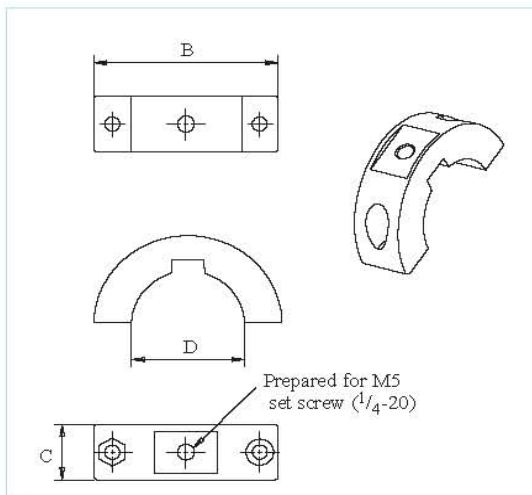

Rydell Industrial (Belting) Co

Uni Retainer Rings

Standard Selection Accessories

uni Retainer Rings™ D	B		C		A*	
	mm	in.	mm	in.	mm	in.
ø20	39	1.5	14	0.6	ø39	ø1.5
ø25	44	1.7	14	0.6	ø44	ø1.7
ø30	50	2.0	16	0.6	ø50	ø2.0
ø40	63	2.5	18	0.7	ø63	ø2.5
ø50	75	3.0	18	0.7	ø75	ø3.0
■ 40 x 40 mm	63	2.5	18	0.7	ø80	ø3.1
■ 50 x 50 mm	80	3.1	18	0.7	ø103	ø4.1
■ 60 x 60 mm	95	3.7	18	0.7	ø124	ø4.9
ø1"	44	1.7	14	0.6	ø44	ø1.7
ø1.5"	63	2.5	18	0.7	ø63	ø2.5
ø2"	75	3.0	18	0.7	ø75	ø3.0
■ 1" x 1"	44	1.7	14	0.6	ø52	ø2.0
■ 1.5" x 1.5"	63	2.5	18	0.7	ø80	ø3.1
■ 2.5" x 2.5"	95	3.7	18	0.7	ø124	ø4.9

* Use sprocket sizes that ensure that belt or chain does not conflict with uni Retainer Rings™

uni Retainer Ring™	uni reference no.	
	set of 4 pcs	set of 20 pcs
ø20	95PA6RD20MMB4	95PA6RD20MMB20
ø25	95PA6RD25MMB4	95PA6RD25MMB20
ø30	95PA6RD30MMB4	95PA6RD30MMB20
ø40	95PA6RD40MMB4	95PA6RD40MMB20
ø50	95PA6RD50MMB4	95PA6RD50MMB20
■ 40 x 40 mm	95PA6SQ40MMB4	95PA6SQ40MMB20
■ 50 x 50 mm	95PA6SQ50MMB4	95PA6SQ50MMB20
■ 60 x 60 mm	95PA6SQ60MMB4	95PA6SQ60MMB20
ø1"	95PA6RD10INCHB4	95PA6RD10INCHB20
ø1.5"	95PA6RD15INCHB4	95PA6RD15INCHB20
ø2"	95PA6RD20INCHB4	95PA6RD20INCHB20
■ 1" x 1"	95PA6SQ10INCHB4	95PA6SQ10INCHB20
■ 1.5" x 1.5"	95PA6SQ15INCHB4	95PA6SQ15INCHB20
■ 2.5" x 2.5"	95PA6SQ25INCHB4	95PA6SQ25INCHB20