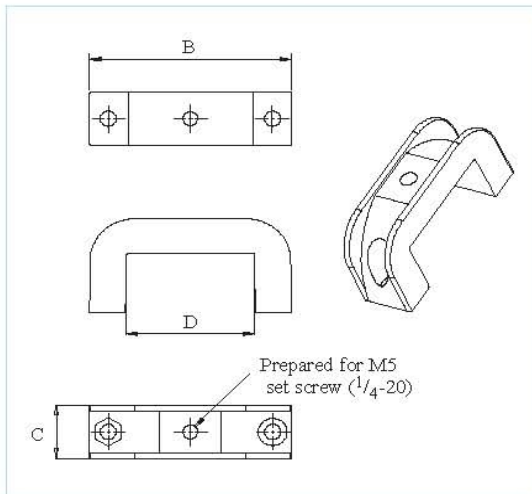

Rydell Industrial (Belting) Co

Uni Retainer Rings

Standard Selection Accessories

uni Retainer Rings™ D	B		C		A*	
	mm	in.	mm	in.	mm	in.
ø20	39	1.5	14	0.6	ø39	ø1.5
ø25	44	1.7	14	0.6	ø44	ø1.7
ø30	50	2.0	16	0.6	ø50	ø2.0
ø40	63	2.5	18	0.7	ø63	ø2.5
ø50	75	3.0	18	0.7	ø75	ø3.0
■ 40 x 40 mm	63	2.5	18	0.7	ø80	ø3.1
■ 50 x 50 mm	80	3.1	18	0.7	ø103	ø4.1
■ 60 x 60 mm	95	3.7	18	0.7	ø124	ø4.9
ø1"	44	1.7	14	0.6	ø44	ø1.7
ø1.5"	63	2.5	18	0.7	ø63	ø2.5
ø2"	75	3.0	18	0.7	ø75	ø3.0
■ 1" x 1"	44	1.7	14	0.6	ø52	ø2.0
■ 1.5" x 1.5"	63	2.5	18	0.7	ø80	ø3.1
■ 2.5" x 2.5"	95	3.7	18	0.7	ø124	ø4.9

* Use sprocket sizes that ensure that belt or chain does not conflict with uni Retainer Rings™

uni Retainer Ring™	uni reference no.	
	set of 4 pcs	set of 20 pcs
ø20	95PA6RD20MMB4	95PA6RD20MMB20
ø25	95PA6RD25MMB4	95PA6RD25MMB20
ø30	95PA6RD30MMB4	95PA6RD30MMB20
ø40	95PA6RD40MMB4	95PA6RD40MMB20
ø50	95PA6RD50MMB4	95PA6RD50MMB20
■ 40 x 40 mm	95PA6SQ40MMB4	95PA6SQ40MMB20
■ 50 x 50 mm	95PA6SQ50MMB4	95PA6SQ50MMB20
■ 60 x 60 mm	95PA6SQ60MMB4	95PA6SQ60MMB20
ø1"	95PA6RD10INCHB4	95PA6RD10INCHB20
ø1.5"	95PA6RD15INCHB4	95PA6RD15INCHB20
ø2"	95PA6RD20INCHB4	95PA6RD20INCHB20
■ 1" x 1"	95PA6SQ10INCHB4	95PA6SQ10INCHB20
■ 1.5" x 1.5"	95PA6SQ15INCHB4	95PA6SQ15INCHB20
■ 2.5" x 2.5"	95PA6SQ25INCHB4	95PA6SQ25INCHB20