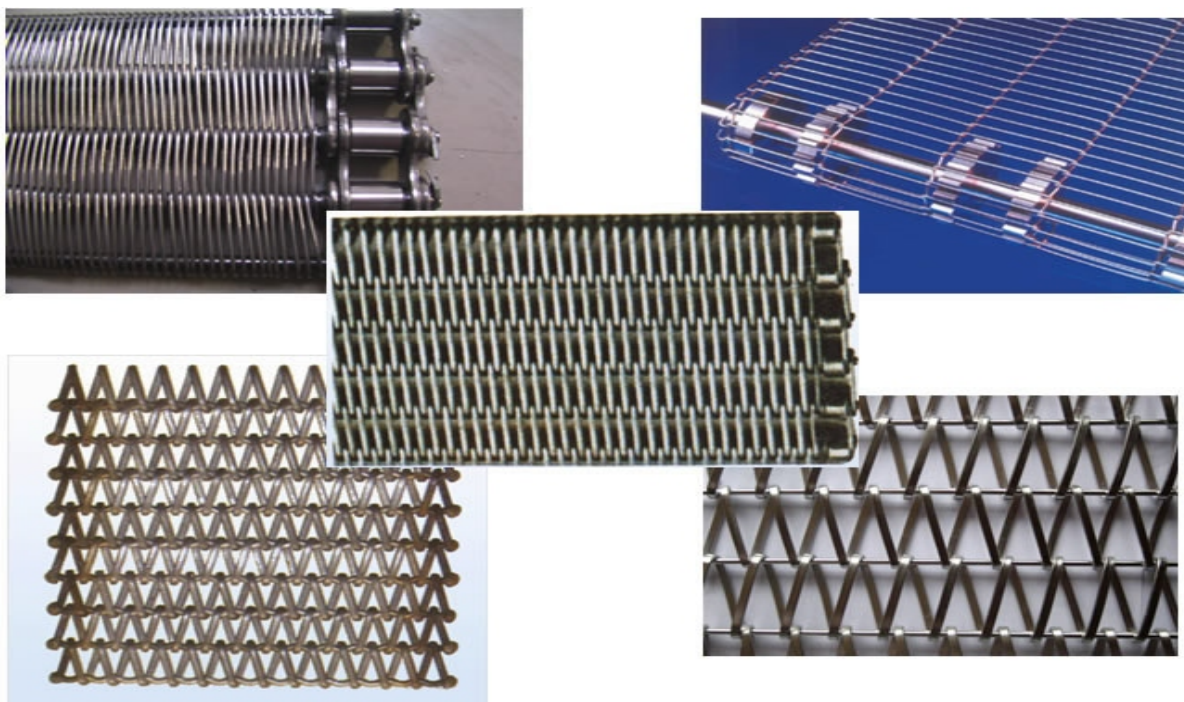

Rycon Rod Network Belting

**ROD
NETWORK BELTS**

As Australia's leading belting company, Rydell supply a premium quality range of steel wire mesh belt, to satisfy all industry demands.

Innovative belt solutions for every industry & application

Rycon Wire Belting

Rycon Wire belts are used in many varied industries and come in different construction styles and configurations depending on the application. Common applications include washing, baking, cooking drying and cooling.

Able to withstand high temperatures and extreme conditions, Rycon Wire belts are your first choice for quality construction and long service life, backed by the Australia wide network of Rydell Industrial (Belting) Co. Call your nearest branch, for a site assessment with our representatives, to select the best Rycon Wire belt to suit your application.