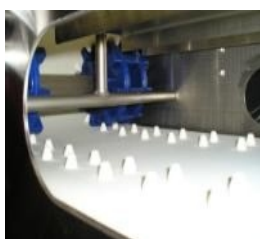

Cog-Veyor Sprocket driven Belting